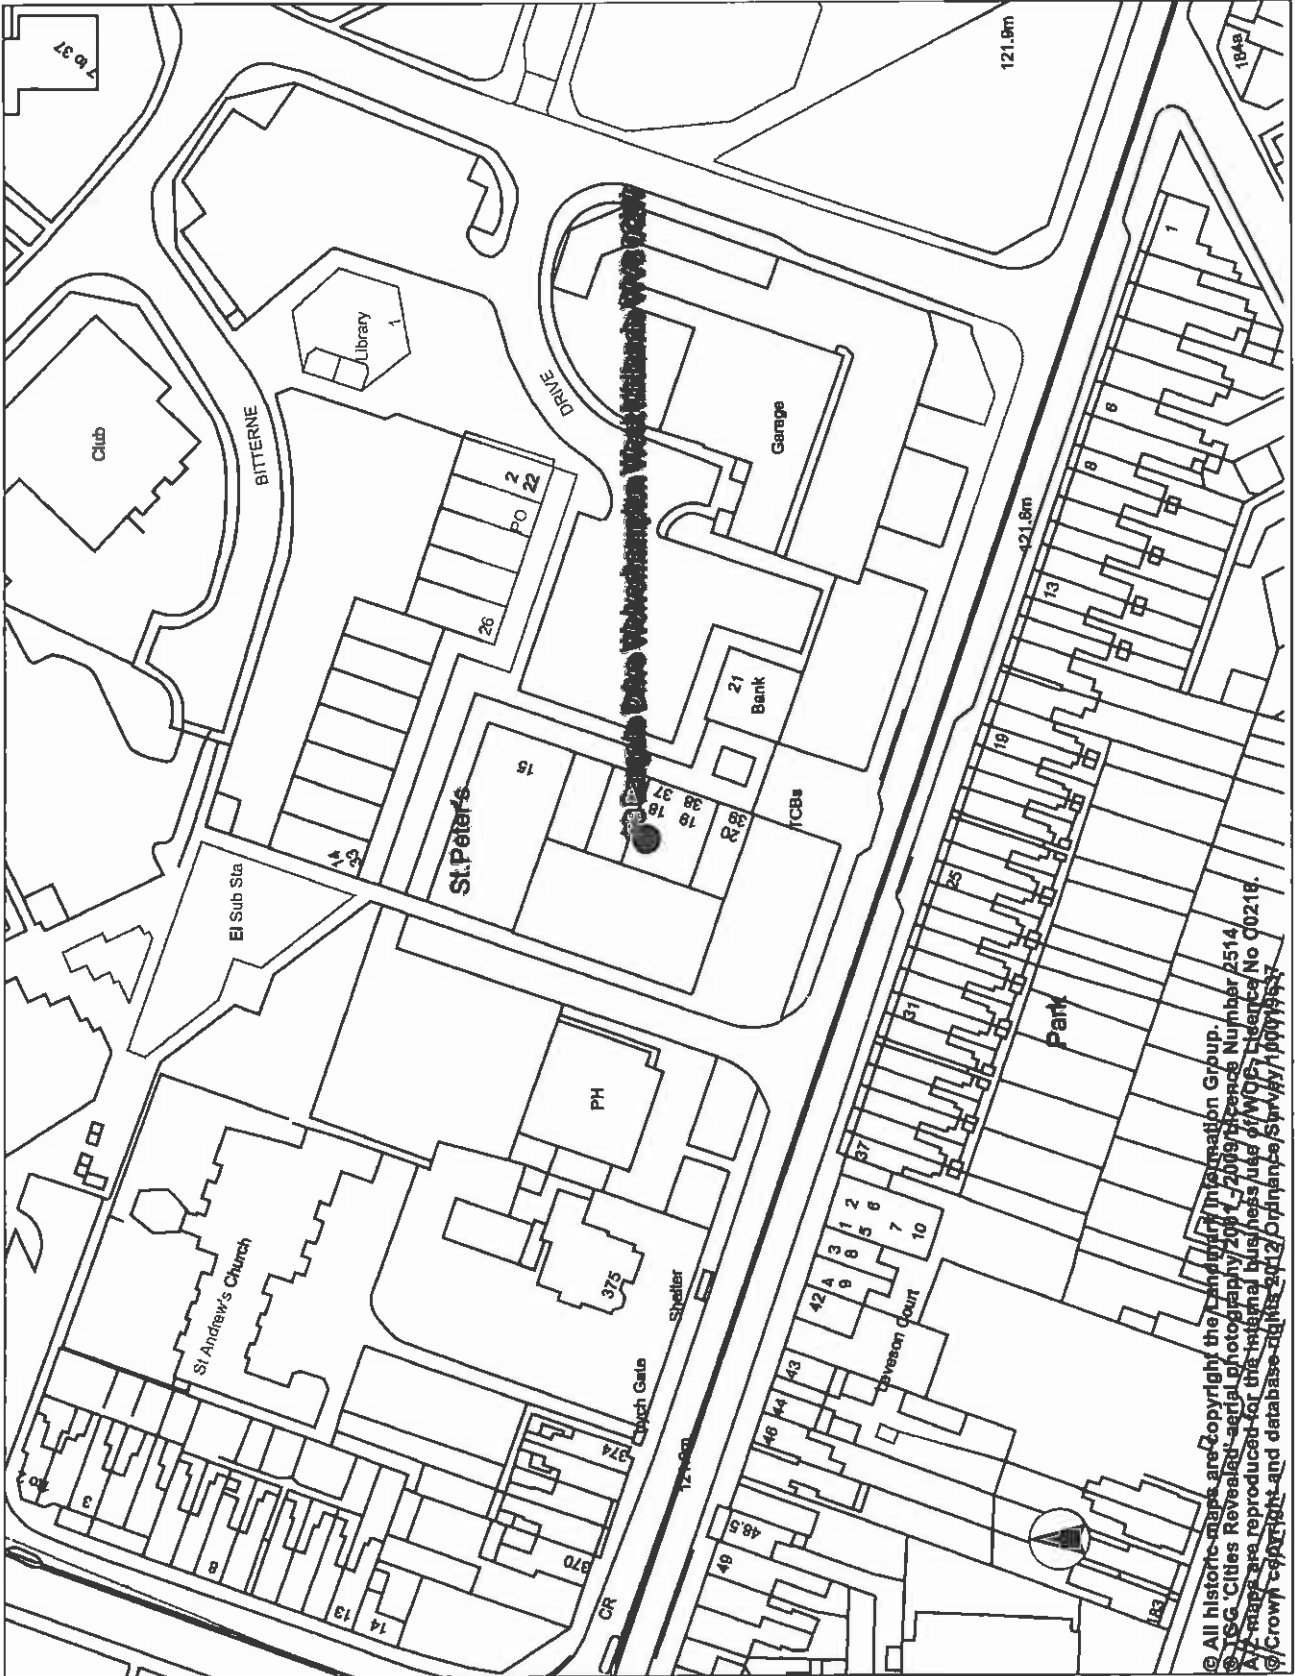

NATALKA
DELICATESSEN
18-19 BARGATE
DRIVE

Wolverhampton City Council
Asset Management
Civic Centre
St Peters Square
Wolverhampton
WV1 1RL

Plan Produced
20.11.2012
Scale 1:1,250

IMAGINE - Powered by

© All historic maps are copyright the Landmark Information Group.
© TSG Cities Revealed aerial photography 2004-2009 license Number 2514
All maps are reproduced for the internal business use of WJOP, Licence No C0218.
© Crown copyright and database rights 2012 Ordnance Survey 100019537